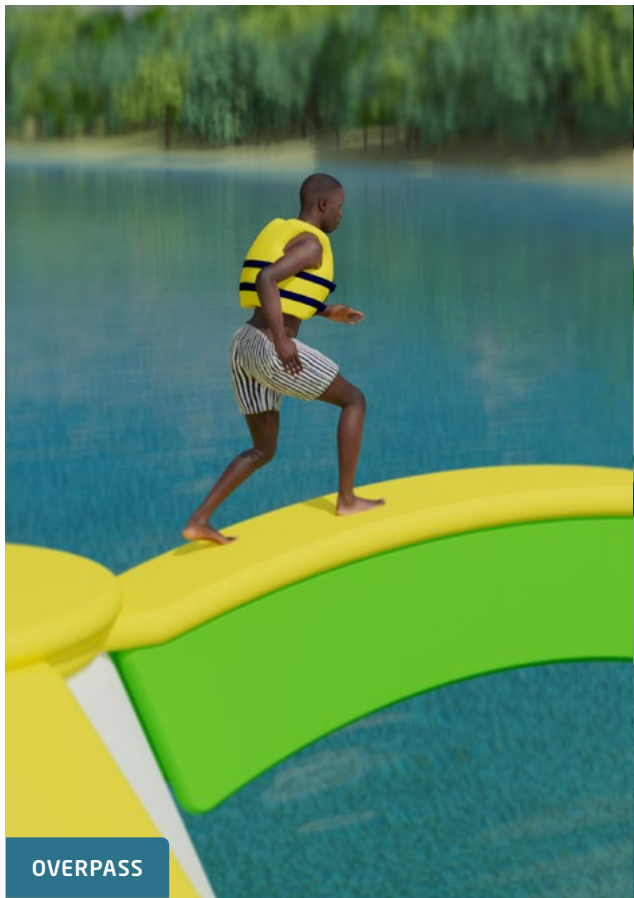

Designed to challenge visitors of all ages and abilities, the satisfaction of making it across is only matched by the fun of falling off and trying again.

Wibit Peakz - the unique adventure experience on the water for the whole family!

at any time. New combinations and additions are extremely easy to implement thanks to the four connection points that each summit has to offer. Let's create the most optimal course for your location!

The ultimate visitor magnet

Wibit Peakz: THE highlight of the beach

It's big. It's bright and totally unique. Wibit Peakz definitely stands out in the water and works effortlessly to attract paying guests.

Wibit Peakz is the ideal addition to any new or existing waterfront business. Best of all, it can be easily connected to our Wibit SportsPark to really dominate the beach.

TILTED BEAM

DIPPER

BIG RISER

OVERPASS

SKINNY RISER

CLIMB

elevated water adventures

wibit
peakz