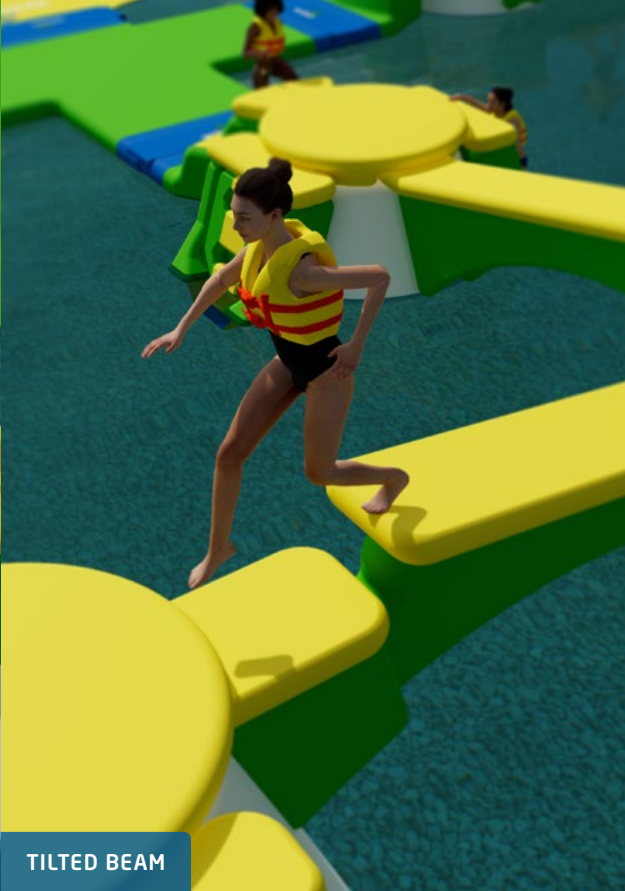

Wibit Peakz: THE highlight of the beach

It's big. It's bright and totally unique. Wibit Peakz definitely stands out in the water and works effortlessly to attract paying guests.

Wibit Peakz is the ideal addition to any new or existing waterfront business. Best of all, it can be easily connected to our Wibit SportsPark to really dominate the beach.

Questions? We've got answers!

HIGH WIRE

LEAPFROG

KNUCKLEBUMP

Crossing New Heights

Introducing our collection of innovative Bridges: visitors must carefully traverse each bridge to get from one Wibit Peakz to the next. Different levels of difficulty assure variety, challenge and excitement!

17
ponts-ateliers
innovants

BARREL RUN

CLIFFHANGER

SPLIT STEP

ROLLING PIN

ROLLER COASTER

DOWN SLOPE

BIG LEAP

TILTED BEAM

DIPPER

BIG RISER

OVERPASS

SKINNY RISER

CLIMB

elevated water adventures

wibit
peakz