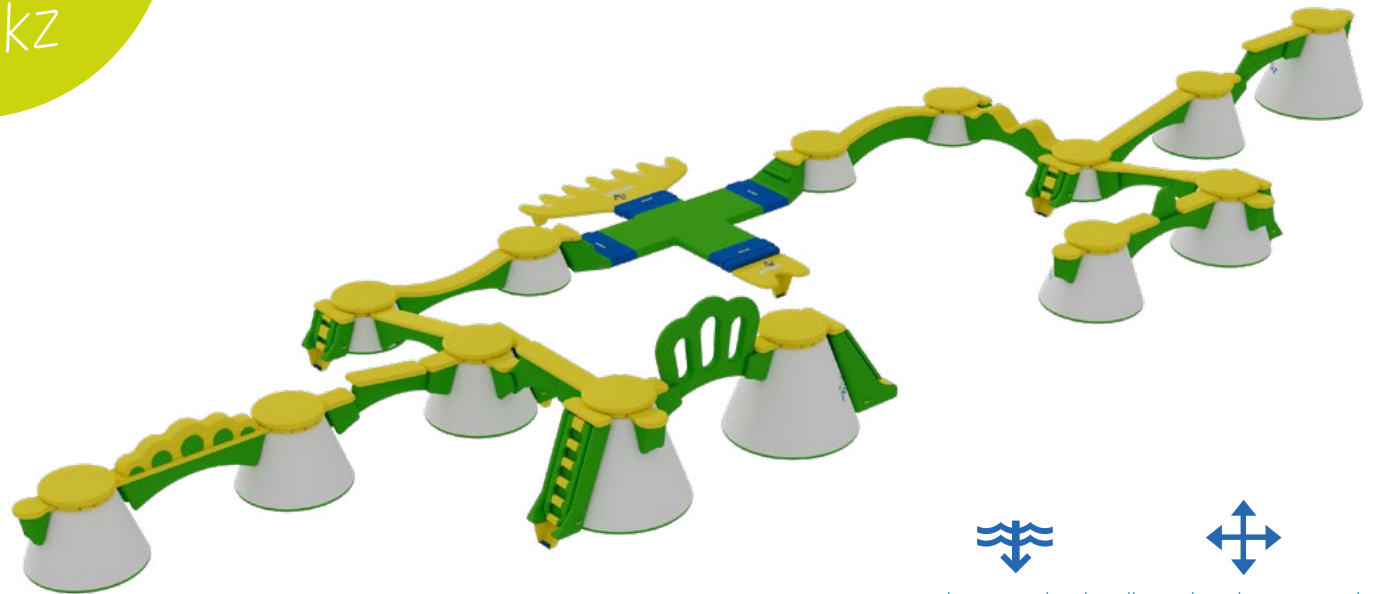

at any time. New combinations and additions are extremely easy to implement thanks to the four connection points that each summit has to offer. Let's create the most optimal course for your location!

The ultimate visitor magnet

10 Wubit Peakz for even more adventure and fun! The next challenge for all Wubit Peakz enthusiasts.

Questions? We've got answers!

min. water depth

7'-10"
2,4 m

dimensions l x w x max. h

90'-3" x 58'-5" x 15'-5"
27,5 x 17,8 x 4,7 m

Moving mountains with Wibit Peakz

Wibit Peakz

14

Higher! Faster! Further! Wibit Peakz 14 is a sensational track that carries you along. And as a reward a carefree slide into the water is waiting for you.