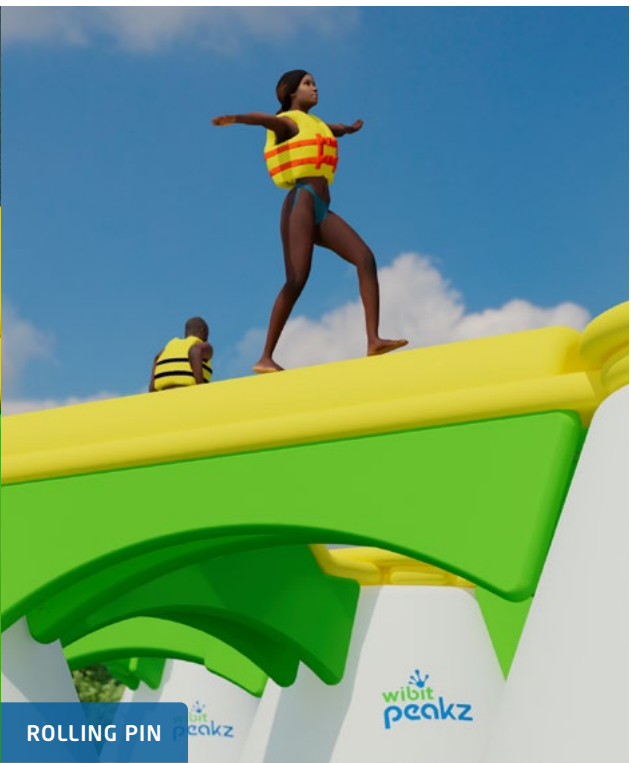

Designed to challenge visitors of all ages and abilities, the satisfaction of making it across is only matched by the fun of falling off and trying again.

Wibit Peakz - the unique adventure experience on the water for the whole family!

Wibit Peakz: THE highlight of the beach

It's big. It's bright and totally unique. Wibit Peakz definitely stands out in the water and works effortlessly to attract paying guests.

Wibit Peakz is the ideal addition to any new or existing waterfront business. Best of all, it can be easily connected to our Wibit SportsPark to really dominate the beach.

17
ponts-ateliers
innovants

BARREL RUN

CLIFFHANGER

SPLIT STEP

ROLLING PIN

ROLLER COASTER

DOWN SLOPE

BIG LEAP

TILTED BEAM

DIPPER

BIG RISER

OVERPASS

SKINNY RISER

CLIMB

elevated water adventures

wibit
peakz