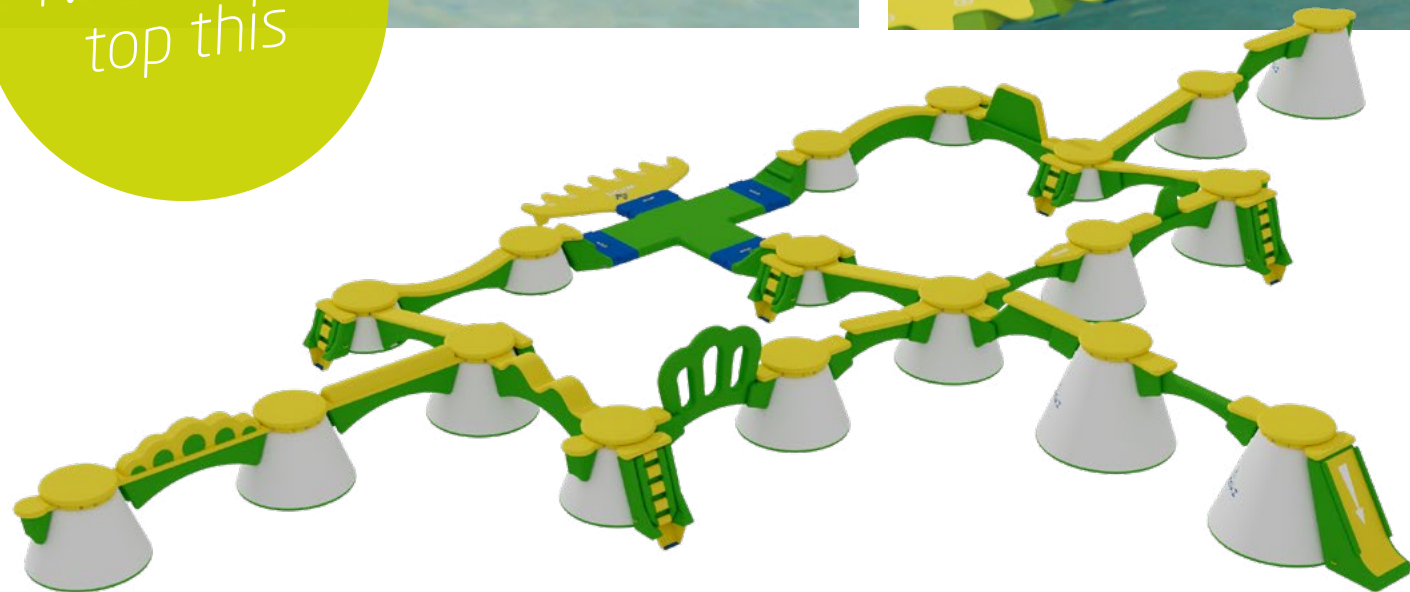

min. water depth

7'-10"
2,4 m

dimensions l x w x max. h

161'-1" x 100'-9" x 12'-6"
49,1 x 30,7 x 3,8 m