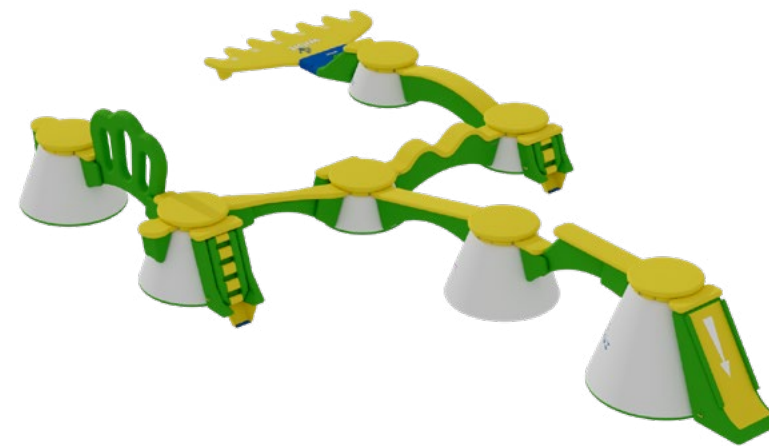

min. water depth

7'-10"
2,4 m

dimensions l x w x max. h

53'-2" x 82'-4" x 12'-6"
16,2 x 25,1 x 3,8 m