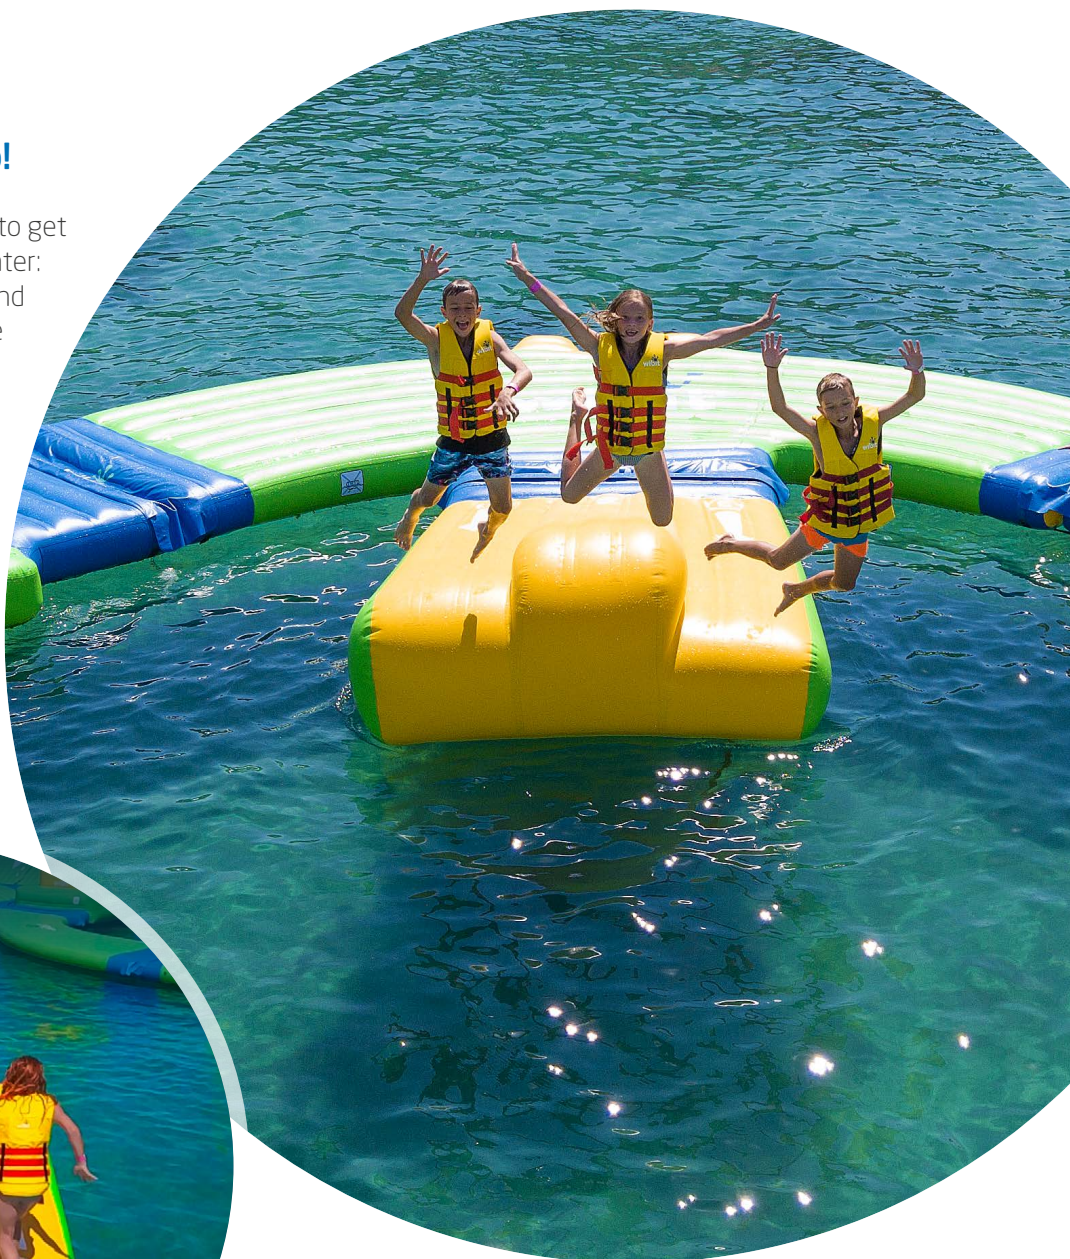

Triplejump

Let's get ready to jump!

We have a new product for you to get from Wubit SportsPark to the water: the TripleJump. Perfect your round through the water park with the ultimate jump as a finish. You can jump from three different heights - alone or with up to three people at the same time. As the ground gives way and bounces a little, you can push off perfectly. Head first or feet first? You decide!